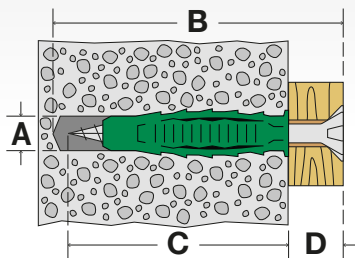

FACTS AND FIGURES

Minimum screw length = attachment part + plug length + 5 mm

Combi packs (screw + plug)									
mm	Ø mm	A mm	B mm	C mm	D mm	kg	kg	kg	kg
5 x 25	3,5 x 35	5	≥ 40	≥ 30	≤ 5	20	21	10	1
6 x 30	4,5 x 45	6	≥ 50	≥ 35	≤ 10	37	33	14	3
6 x 45	4,5 x 60	6	≥ 65	≥ 50	≤ 10	42	55	12	6
8 x 40	5 x 60	8	≥ 65	≥ 45	≤ 15	27	29	13	7

Mono packs (plug only)						
mm	Ø mm	Attachment part thickness				
		5 mm	10 mm	15 mm	20 mm	25 mm
Recommended SPAX dimensions						
5 x 25	3-4	3.5x35	3.5x40	3.5x45	3.5x50	4x60
6 x 30	4-5	4.5x40	4.5x45	4.5x50	4.5x60	4.5x70
6 x 45	4-5	4.5x60	4.5x70	4.5x70	4.5x80	4.5x80
8 x 40	4,5-6	5x50	5x60	5x60	5x70	5x80

02-2020

SPAX International GmbH & Co. KG

ALTENLOH, BRINCK & CO - GRUPPE SEIT 1823

Kölner Straße 71-77 · 58256 Ennepetal · Germany

Tel.: +49-23 33-799-1967 · Fax: +49-23 33-799-199

info@spax.com · www.spax.com

You'll also find us at:

- facebook.com/spax
- instagram.com/spax_international
- youtube.com/user/SPAXinternational
- linkedin.com/company/spax-international

SPAX article number 6126

4 003530 259319